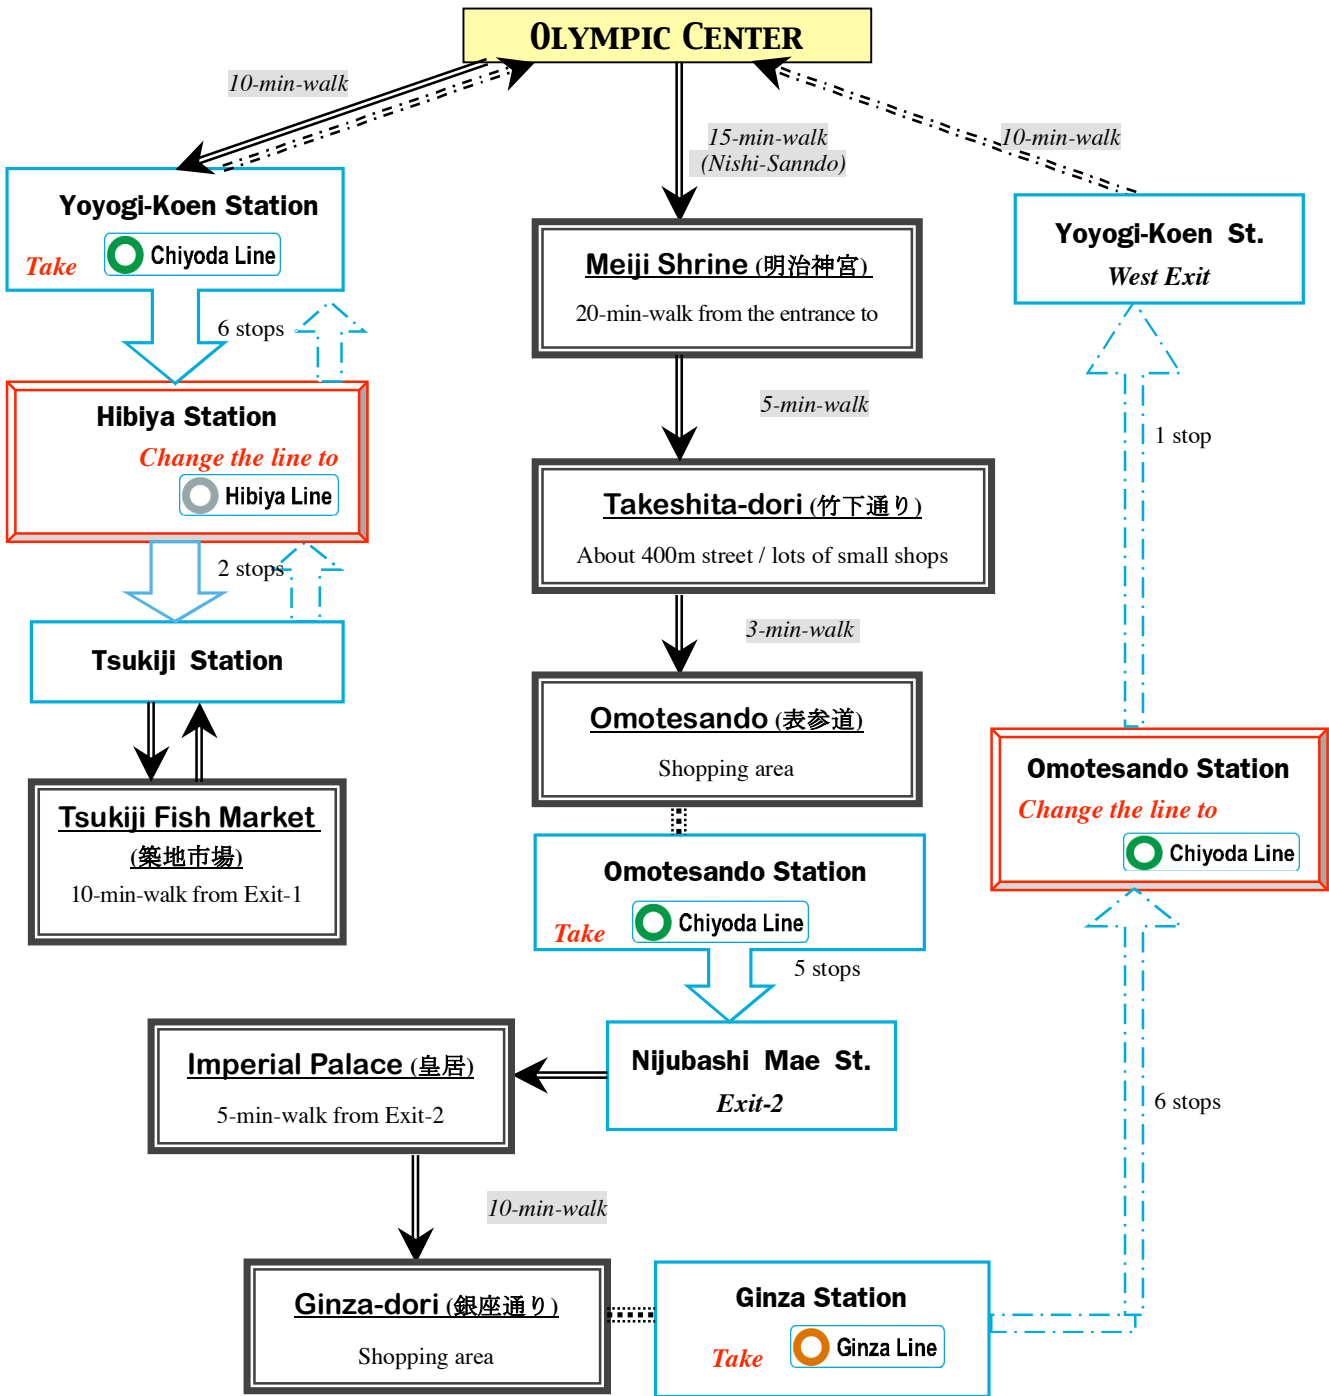

Muncie Central High School

Study Day -1

Transportation

<p>Tokyo Metro Subway</p> <ul style="list-style-type: none"> GINZA Line CHIYODA Line HIBIYA Line TOZAI Line MARUNOUCHI Line YURAKUCHO Line HANZOMON Line NANBOKU Line 	<p>TOEI Subway Tokyo Metropolitan Government</p> <ul style="list-style-type: none"> OEDO Line ASAKUSA Line MITA Line SHINJUKU Line 	<p>Tokyo Waterfront New Transit YURIKAMOME</p> <p>East Japan Railway Co. JR EAST</p> <p>ODAKYU Electric Railway ODAKYU</p>
---	--	--

Muncie Central High School

Study Day -2

Transportation

Tokyo Metro Subway

- GINZA Line
- CHIYODA Line
- HIBIYA Line
- TOZAI Line
- MARUNOUCHI Line
- YURAKUCHO Line
- HANZOMON Line
- NANBOKU Line

TOEI Subway
Tokyo Metropolitan Government

- OEDO Line
- ASAKUSA Line
- MITA Line
- SHINJUKU Line

Tokyo Waterfront New Transit
YURIKAMOME

East Japan Railway Co.
JR EAST

ODAKYU Electric Railway
ODAKYU

Timetable - Boatride

from Asakusa to Hamarikyu

	Mon-Friday	Sat/Sun/Holiday
9	45	45
10	20	15 45
11	15 50	15 45
12	45	15 45
13	15 45	15 45
14	15 45	15 45
15	15 45	15 45

One-day City Bus Pass: The first time you get on the bus, insert your card into the small reading device near the driver where the date will be recorded on the back of the card. The next time you get on the bus, just show the back of the card to the driver.