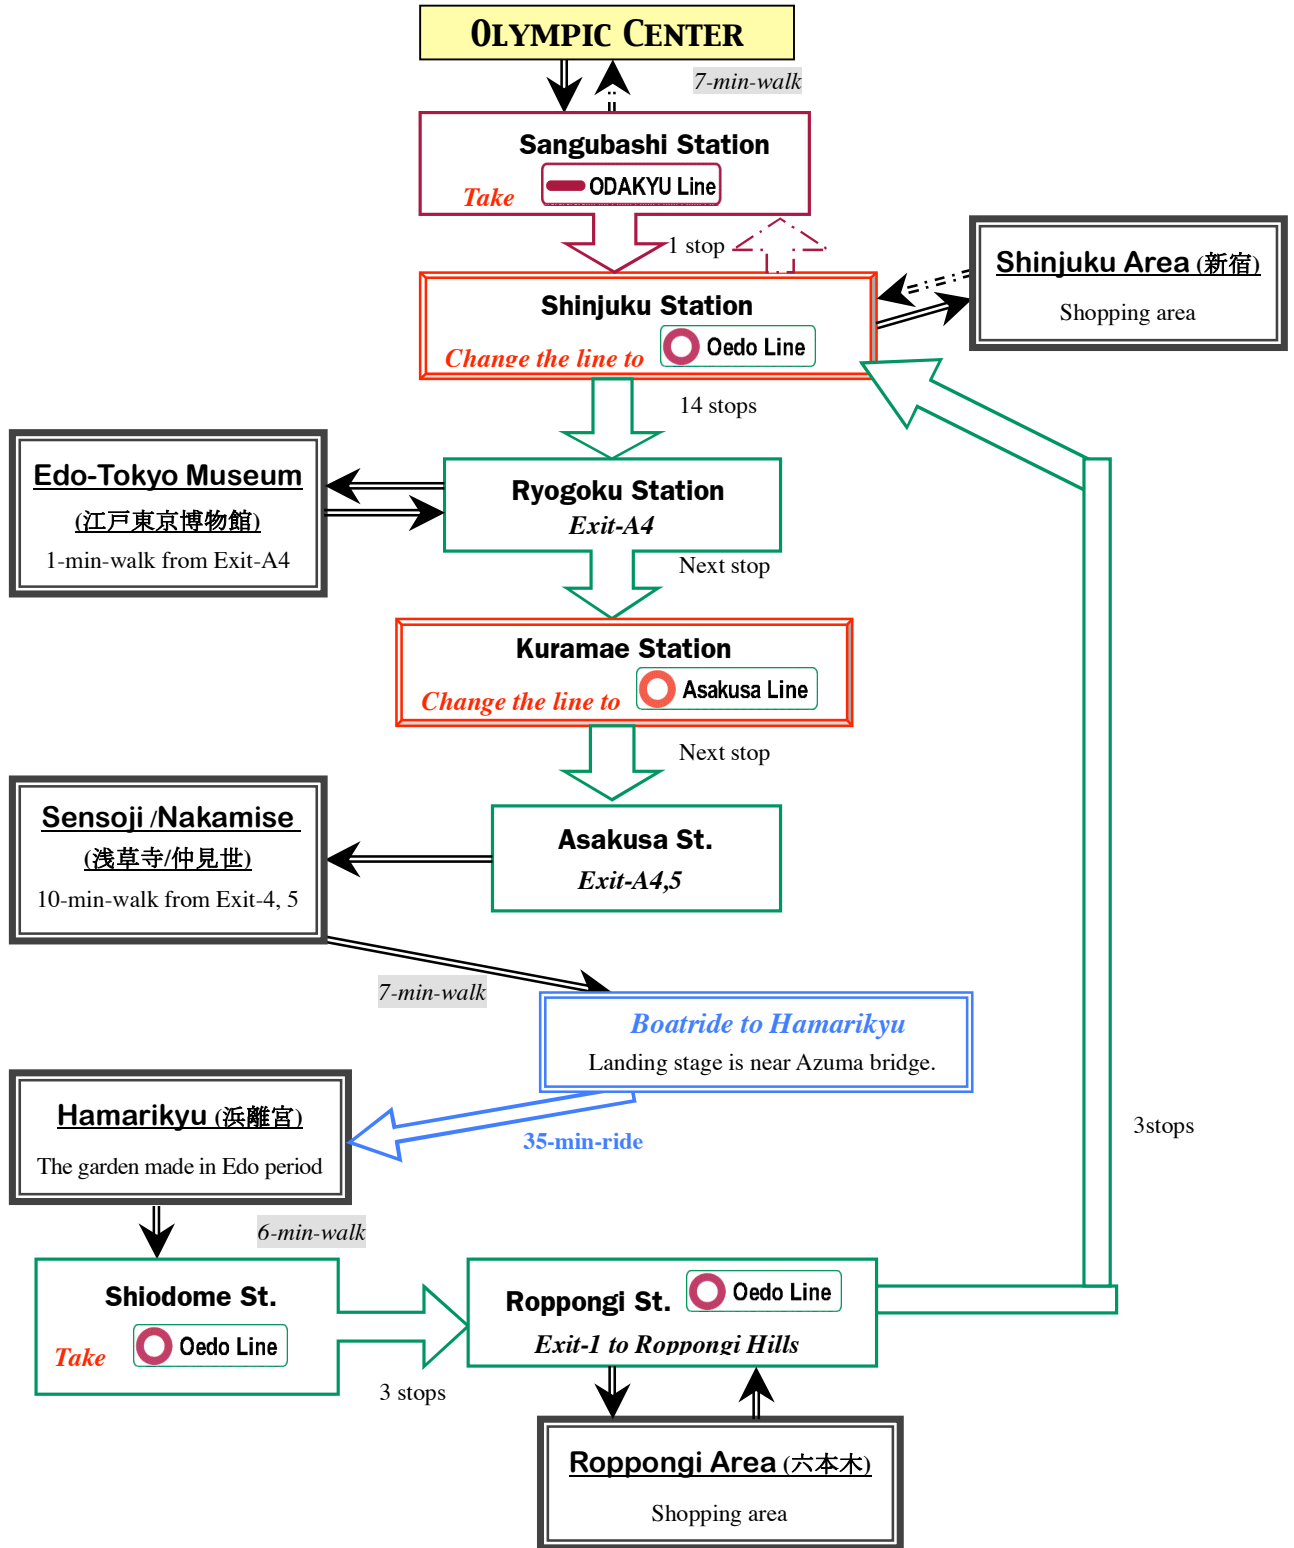

Muncie Central High School

Study Day -1

Transportation

<p>Tokyo Metro Subway</p> <ul style="list-style-type: none"> GINZA Line CHIYODA Line HIBIYA Line TOZAI Line MARUNOUCHI Line YURAKUCHO Line HANZOMON Line NANBOKU Line 	<p>TOEI Subway Tokyo Metropolitan Government</p> <ul style="list-style-type: none"> OEDO Line ASAKUSA Line MITA Line SHINJUKU Line 	<p>Tokyo Waterfront New Transit YURIKAMOME</p> <p>East Japan Railway Co. JR EAST</p> <p>ODAKYU Electric Railway ODAKYU</p>
---	--	--

Muncie Central High School

Study Day -2

Transportation

Tokyo Metro Subway

- GINZA Line
- CHIYODA Line
- HIBIYA Line
- TOZAI Line
- MARUNOUCHI Line
- YURAKUCHO Line
- HANZOMON Line
- NANBOKU Line

TOEI Subway
Tokyo Metropolitan Government

- OEDO Line
- ASAKUSA Line
- MITA Line
- SHINJUKU Line

Tokyo Waterfront New Transit
YURIKAMOME

East Japan Railway Co.
JR EAST

ODAKYU Electric Railway
ODAKYU

Timetable - Boatride

from Asakusa to Hamarikyu

	Mon-Friday	Sat/Sun/Holiday
9	45	45
10	20	15 45
11	15 50	15 45
12	45	15 45
13	15 45	15 45
14	15 45	15 45
15	15 45	15 45

One-day City Bus Pass: The first time you get on the bus, insert your card into the small reading device near the driver where the date will be recorded on the back of the card. The next time you get on the bus, just show the back of the card to the driver.