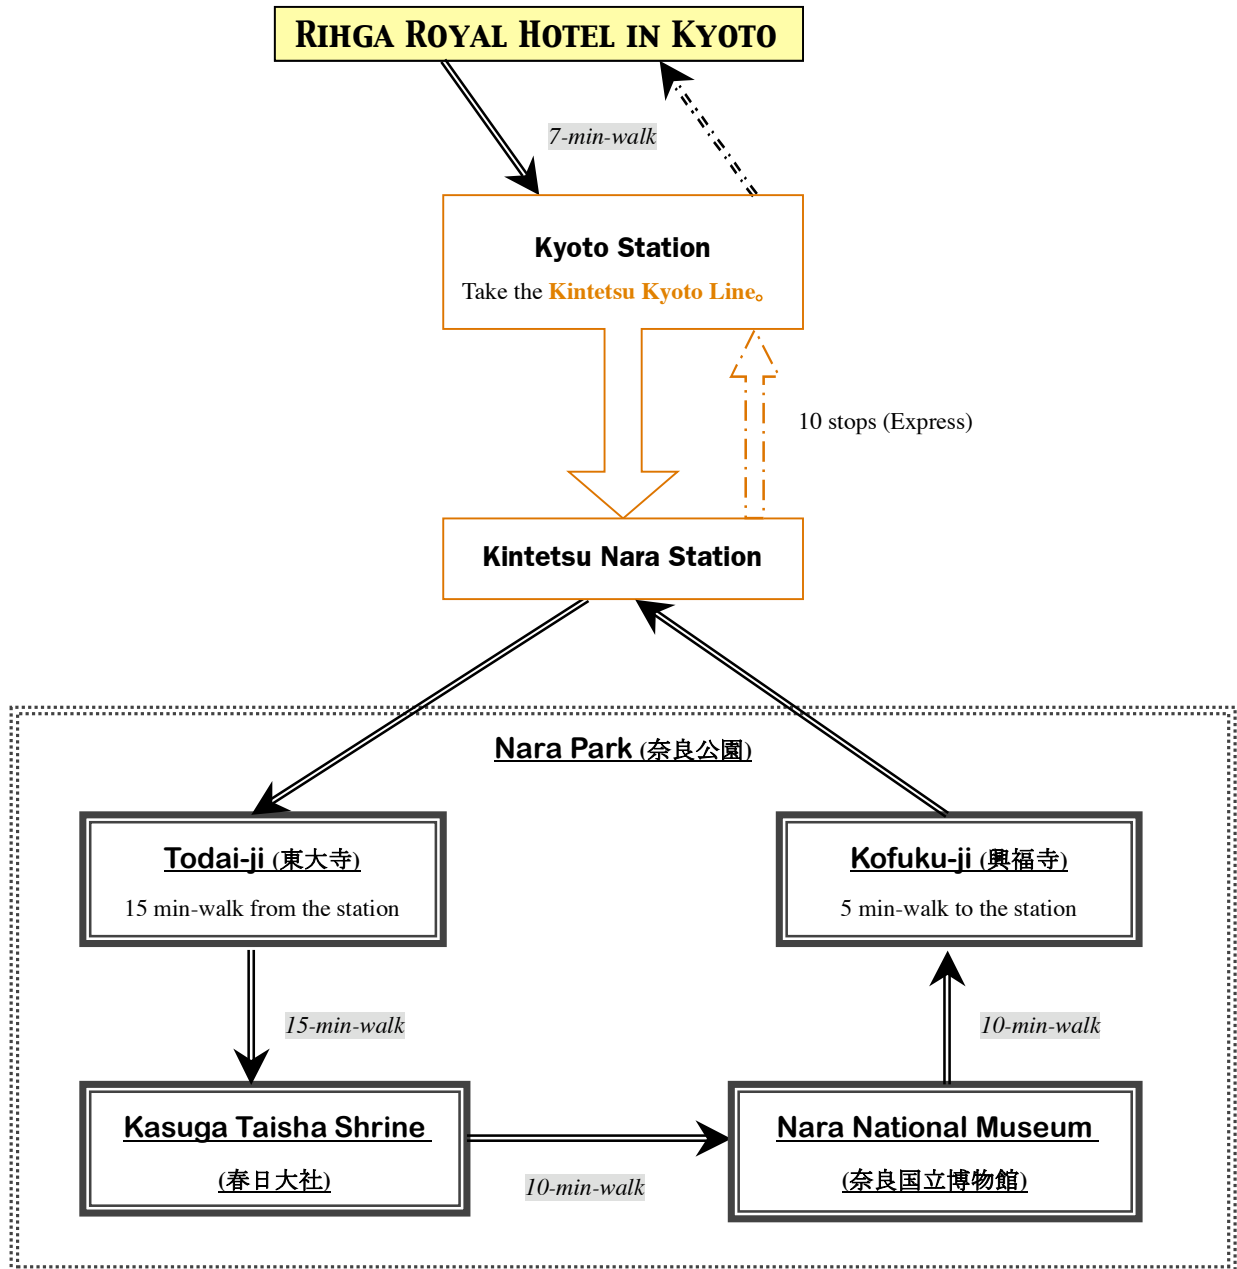

Muncie Central High School

Study Day – 5

Transportation

You will use **Kintetsu Kyoto Line / the express train(急行)** to go to Nara.

Please take the express train (急行) .

Attn: Please check the timetable of this line and the detailed information with [NPJ-tourguide in Kyoto](#).