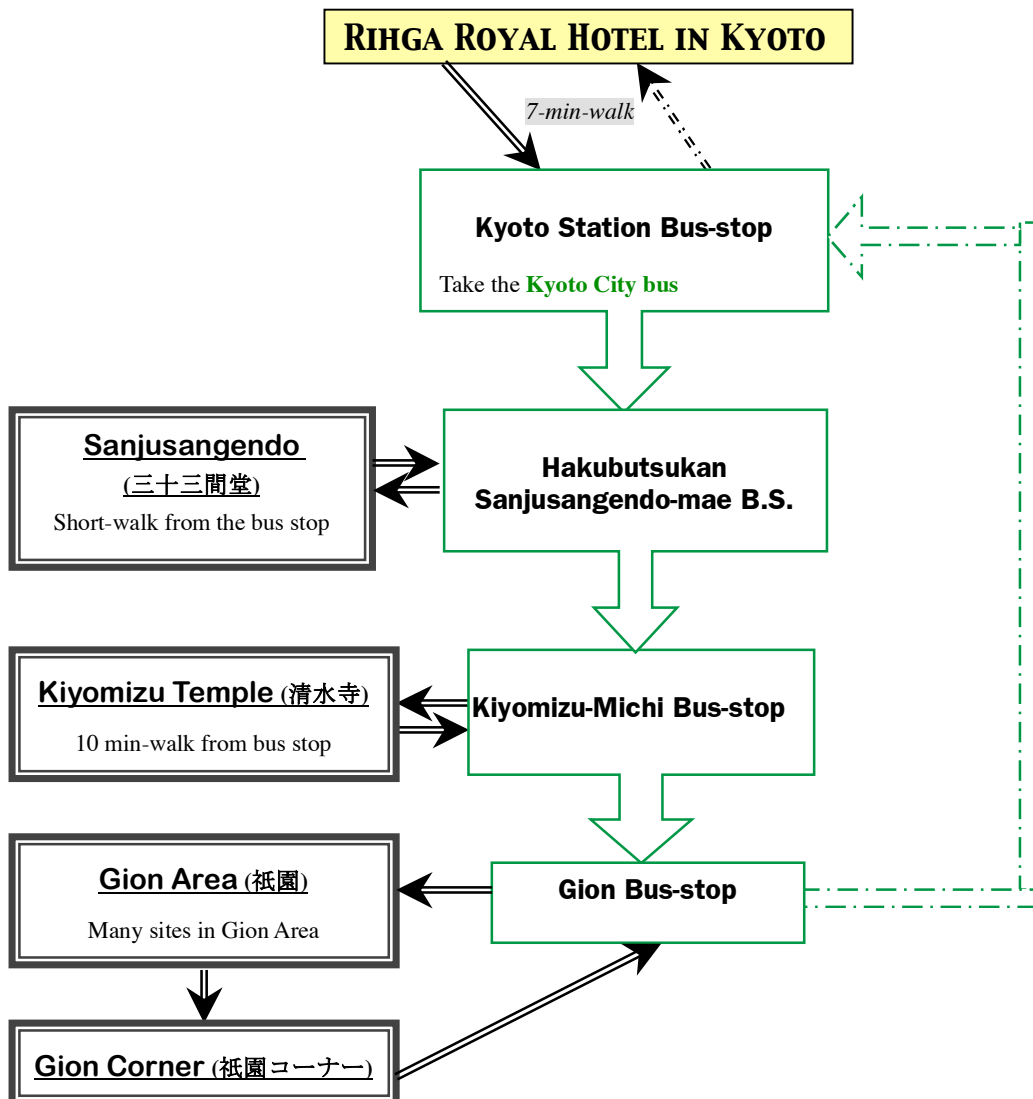

Muncie Central High School

Study Day -2

Transportation

Tokyo Metro Subway

- GINZA Line
- CHIYODA Line
- HIBIYA Line
- TOZAI Line
- MARUNOUCHI Line
- YURAKUCHO Line
- HANZOMON Line
- NANBOKU Line

TOEI Subway
Tokyo Metropolitan Government

- OEDO Line
- ASAKUSA Line
- MITA Line
- SHINJUKU Line

Tokyo Waterfront New Transit
YURIKAMOME

East Japan Railway Co.
JR EAST

ODAKYU Electric Railway
ODAKYU

Timetable - Boatride

from Asakusa to Hamarikyu

	Mon-Friday	Sat/Sun/Holiday
9	45	45
10	20	15 45
11	15 50	15 45
12	45	15 45
13	15 45	15 45
14	15 45	15 45
15	15 45	15 45

Muncie Central High School

Study Day -3

*Sanjusangendo may leave out according to the Kyoto's arrival time.

Transportation

You will use **Kyoto City Bus** for traveling in Central Kyoto.

One-day City Bus Pass: The first time you get on the bus, insert your card into the small reading device near the driver where the date will be recorded on the back of the card. The next time you get on the bus, just show the back of the card to the driver.

One-day City Bus Pass: The first time you get on the bus, insert your card into the small reading device near the driver where the date will be recorded on the back of the card. The next time you get on the bus, just show the back of the card to the driver.