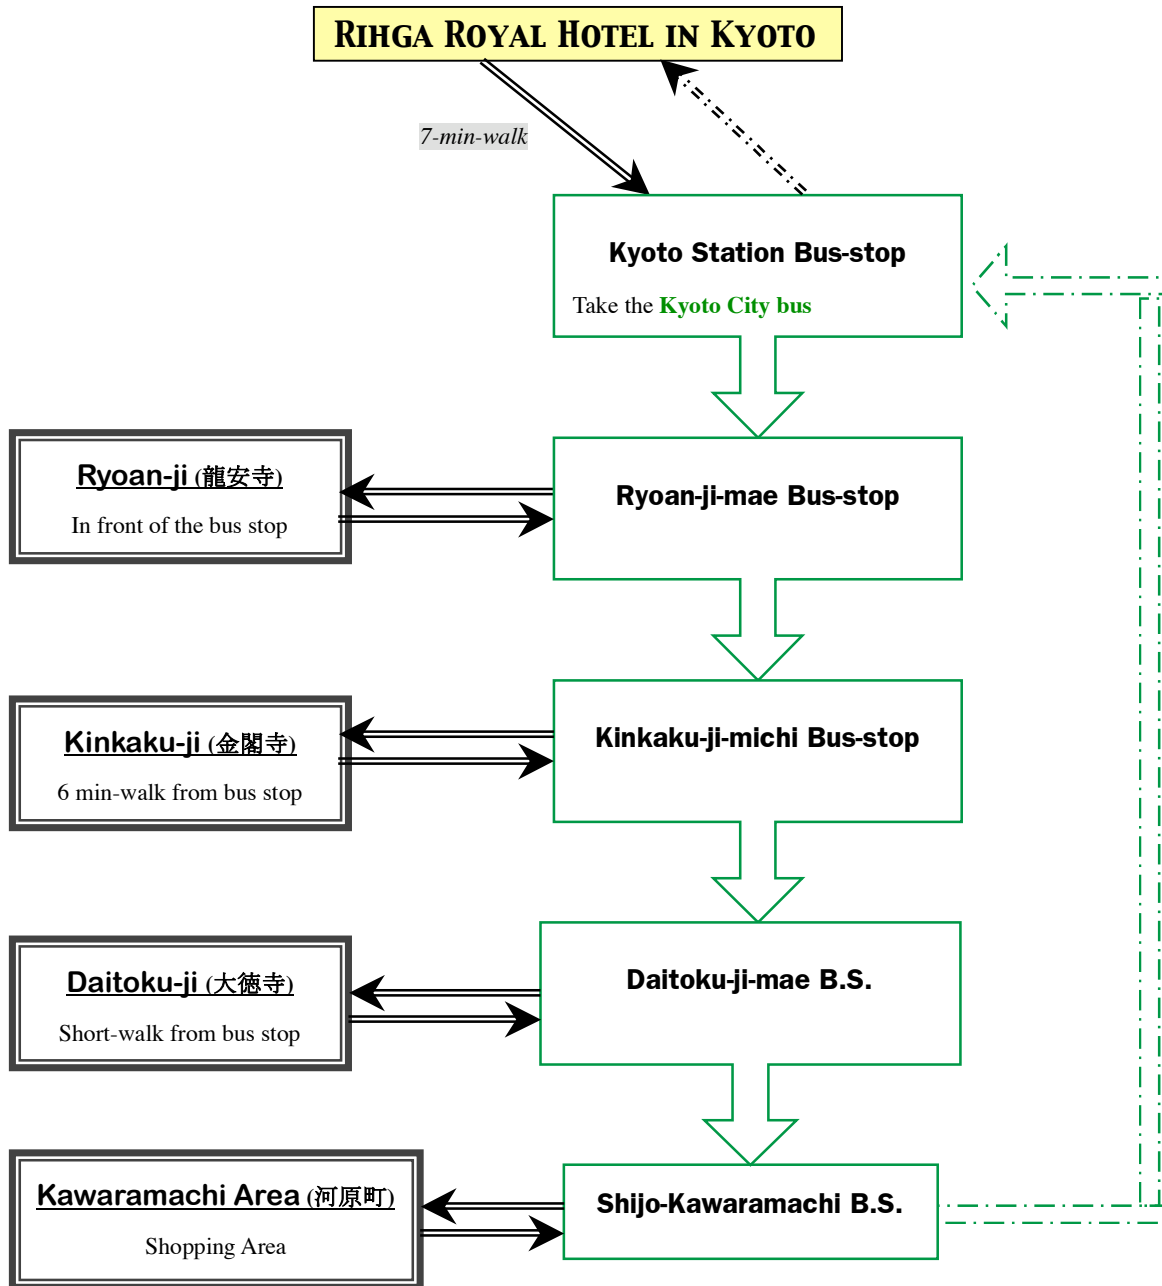

Muncie Central High School

Study Day -4

Transportation

You will use **Kyoto City Bus** for traveling in Central Kyoto.

One-day City Bus Pass: The first time you get on the bus, insert your card into the small reading device near the driver where the date will be recorded on the back of the card. The next time you get on the bus, just show the back of the card to the driver.

Attn: Please check the Bus numbers and the detailed information with NPJ-tourguide in Kyoto.